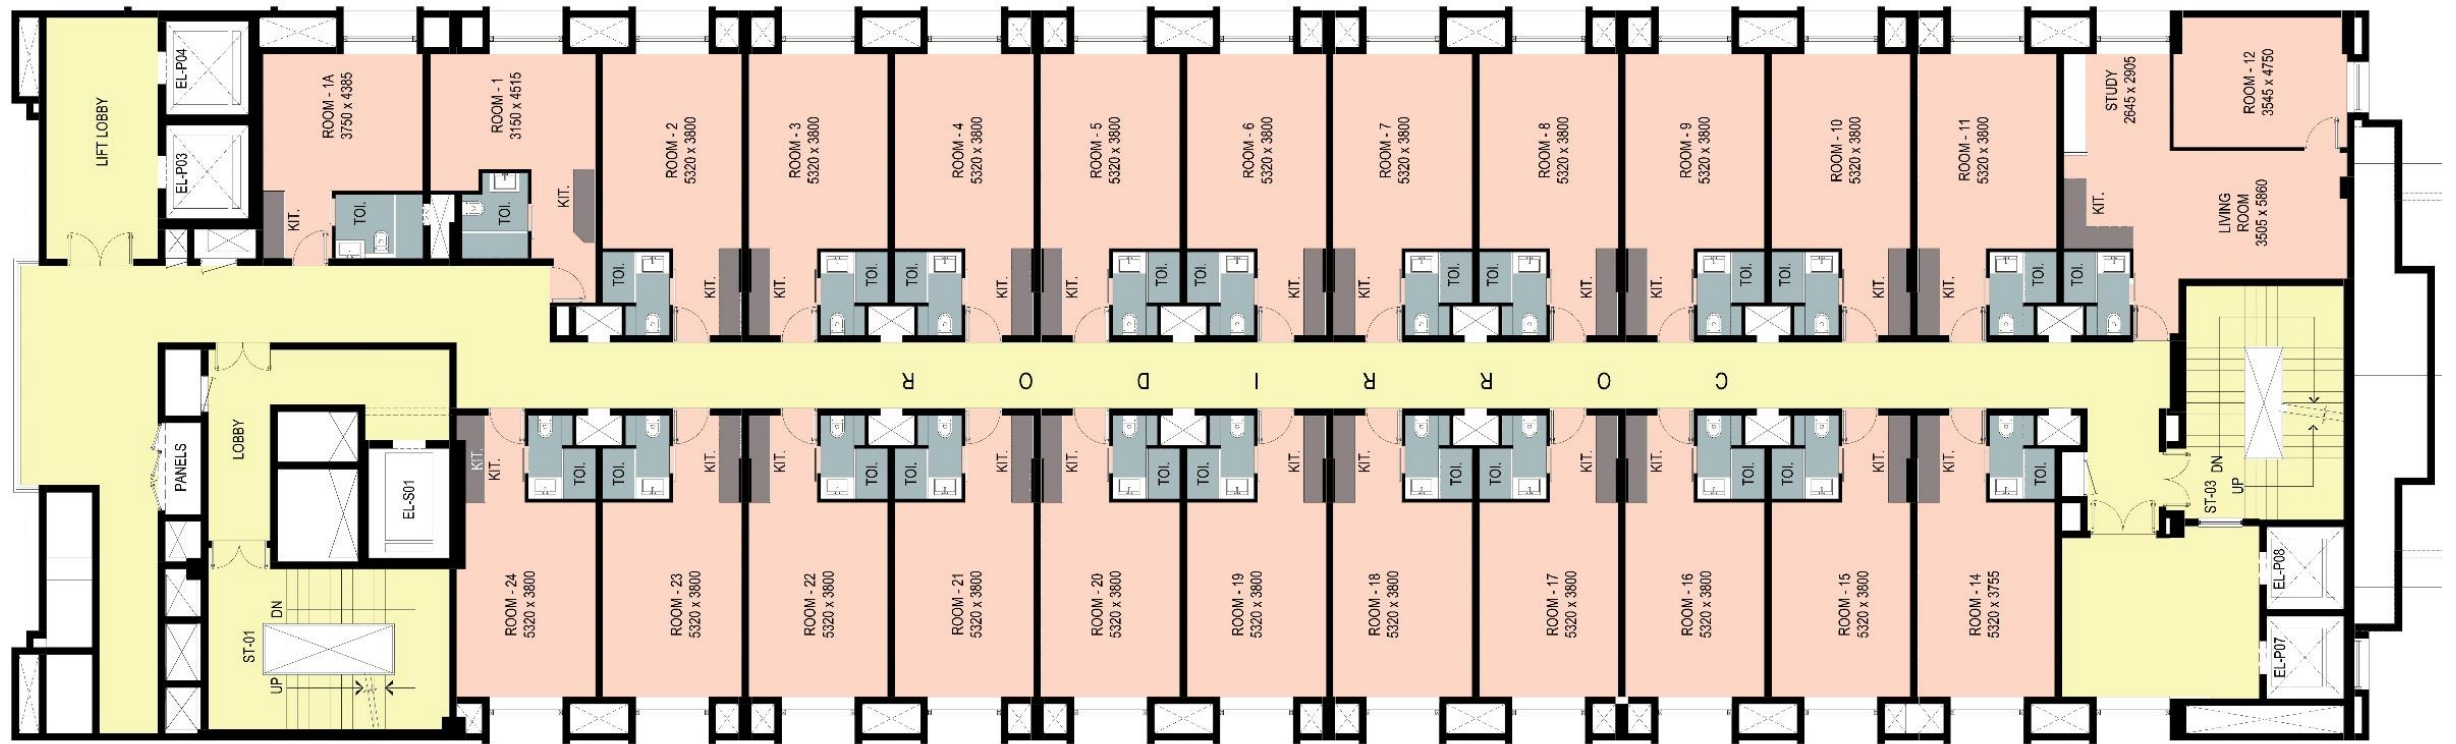

MARKETING PACKAGE

FOR

RHYTHM RESIDENCES SERVICE APARTMENTS

SECTOR-66, GURGAON, INDIA

TYPICAL FLOOR PLAN (6TH TO 9TH)

FIFTEENTH FLOOR PLAN

772.86 SQ.FT. APARTMENT
6TH TO 9TH FLOOR

DISCLAIMER : LOOSE FURNITURE, FURNISHINGS, WHITE GOODS, LIGHTS AND DECORATIVE ACCESSORIES SHOWN IN THE IMAGE ARE ONLY INDICATIVE AND ARE SUBJECT TO CHANGE AS DECIDED BY THE COMPANY.

686.74 SQ.FT. APARTMENT
15th FLOOR

DISCLAIMER : LOOSE FURNITURE, FURNISHINGS, WHITE GOODS, LIGHTS AND DECORATIVE ACCESSORIES SHOWN IN THE IMAGE ARE ONLY INDICATIVE AND ARE SUBJECT TO CHANGE AS DECIDED BY THE COMPANY.

UNIT NO.1A

DISCLAIMER : LOOSE FURNITURE, FURNISHINGS, WHITE GOODS, LIGHTS AND DECORATIVE ACCESSORIES SHOWN IN THE IMAGE ARE ONLY INDICATIVE AND ARE SUBJECT TO CHANGE AS DECIDED BY THE COMPANY.

DPA

UNIT NO.1