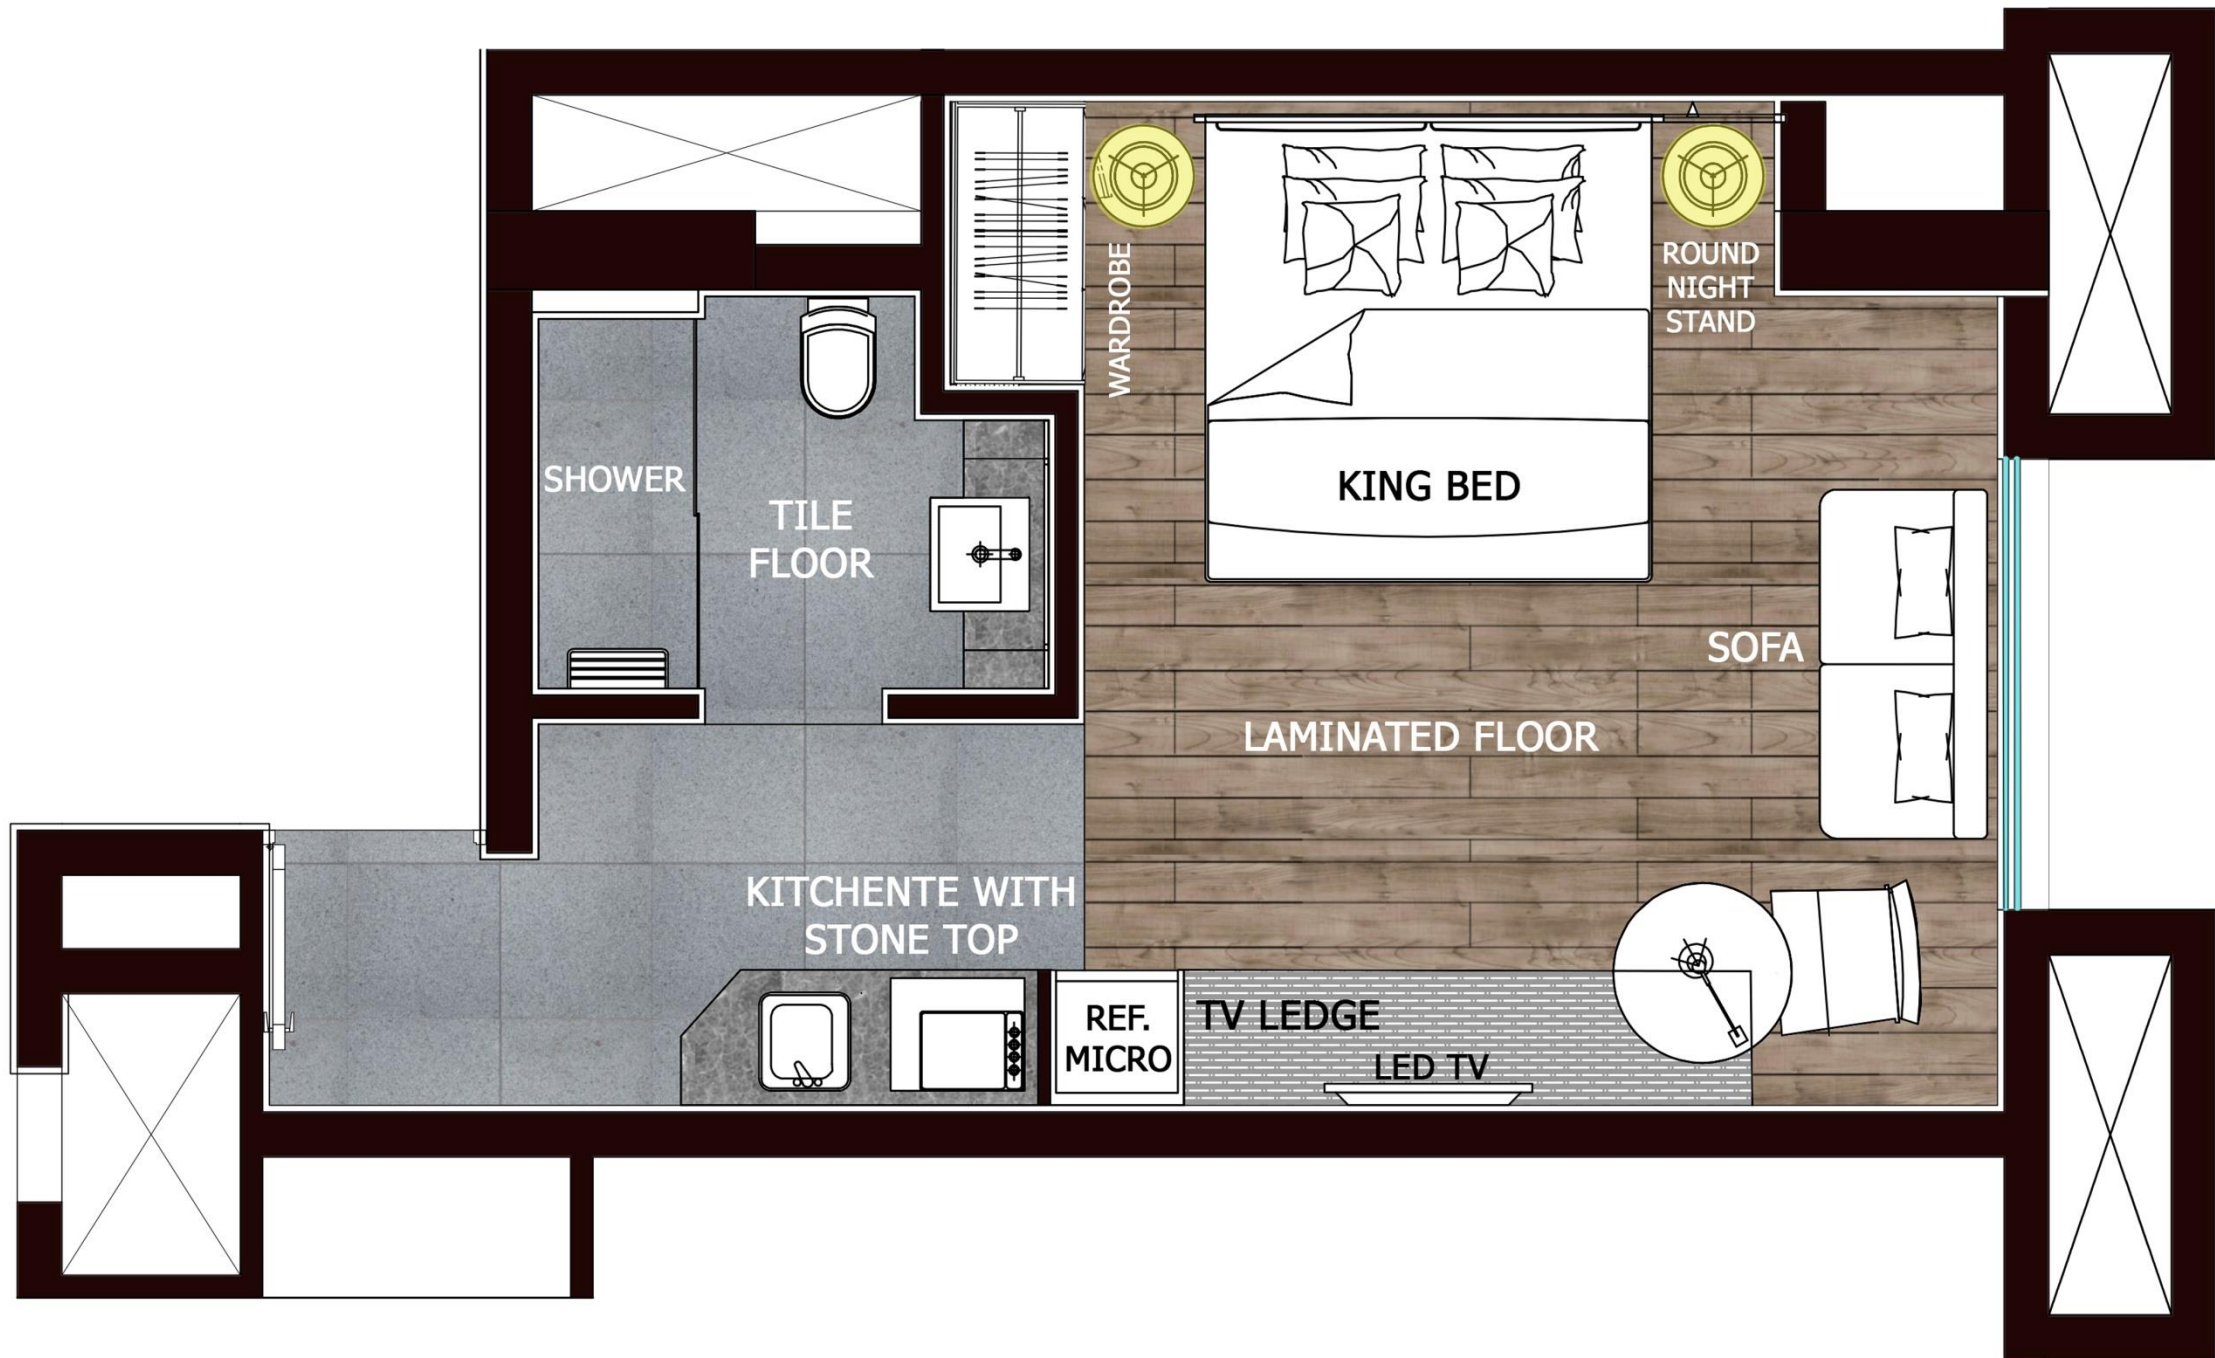

MARKETING PACKAGE

FOR

RHYTHM RESIDENCES SERVICE APARTMENTS

SECTOR-66, GURGAON, INDIA

TYPICAL FLOOR PLAN (6TH TO 9TH)

FIFTEENTH FLOOR PLAN

772.86 SQ.FT. APARTMENT
6TH TO 9TH FLOOR

DISCLAIMER : LOOSE FURNITURE, FURNISHINGS, WHITE GOODS, LIGHTS AND DECORATIVE ACCESSORIES SHOWN IN THE IMAGE ARE ONLY INDICATIVE AND ARE SUBJECT TO CHANGE AS DECIDED BY THE COMPANY.

686.74 SQ.FT. APARTMENT
15th FLOOR

DISCLAIMER : LOOSE FURNITURE, FURNISHINGS, WHITE GOODS, LIGHTS AND DECORATIVE ACCESSORIES SHOWN IN THE IMAGE ARE ONLY INDICATIVE AND ARE SUBJECT TO CHANGE AS DECIDED BY THE COMPANY.

UNIT NO.1A

DISCLAIMER : LOOSE FURNITURE, FURNISHINGS, WHITE GOODS, LIGHTS AND DECORATIVE ACCESSORIES SHOWN IN THE IMAGE ARE ONLY INDICATIVE AND ARE SUBJECT TO CHANGE AS DECIDED BY THE COMPANY.

DPA

UNIT NO.1

DISCLAIMER : LOOSE FURNITURE, FURNISHINGS, WHITE GOODS, LIGHTS AND DECORATIVE ACCESSORIES SHOWN IN THE IMAGE ARE ONLY INDICATIVE AND ARE SUBJECT TO CHANGE AS DECIDED BY THE COMPANY.

1412.37 SQ.FT. 1BHK APARTMENT