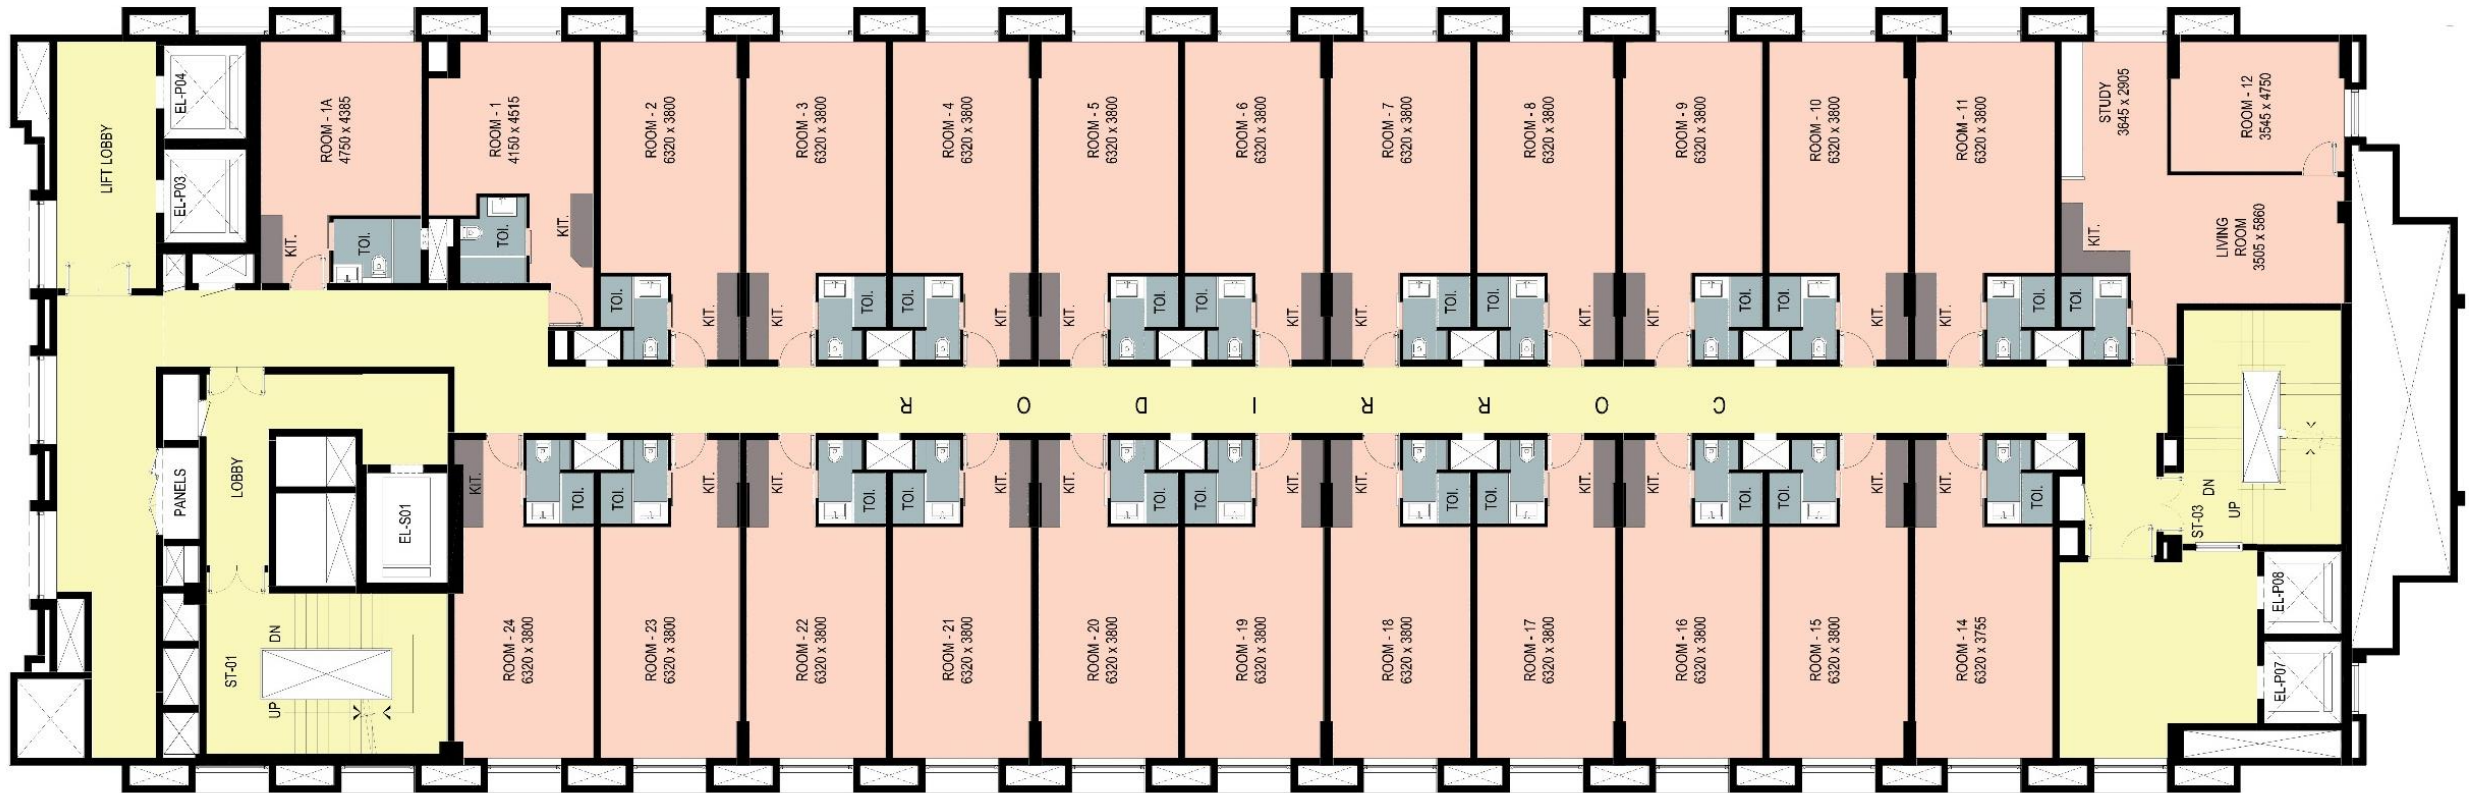

MARKETING PACKAGE

FOR

RHYTHM RESIDENCES SERVICE APARTMENTS

SECTOR-66, GURGAON, INDIA

TYPICAL FLOOR PLAN (6TH TO 9TH)

FIFTEENTH FLOOR PLAN

772.86 SQ.FT. APARTMENT
6TH TO 9TH FLOOR

DISCLAIMER : LOOSE FURNITURE, FURNISHINGS, WHITE GOODS, LIGHTS AND DECORATIVE ACCESSORIES SHOWN IN THE IMAGE ARE ONLY INDICATIVE AND ARE SUBJECT TO CHANGE AS DECIDED BY THE COMPANY.