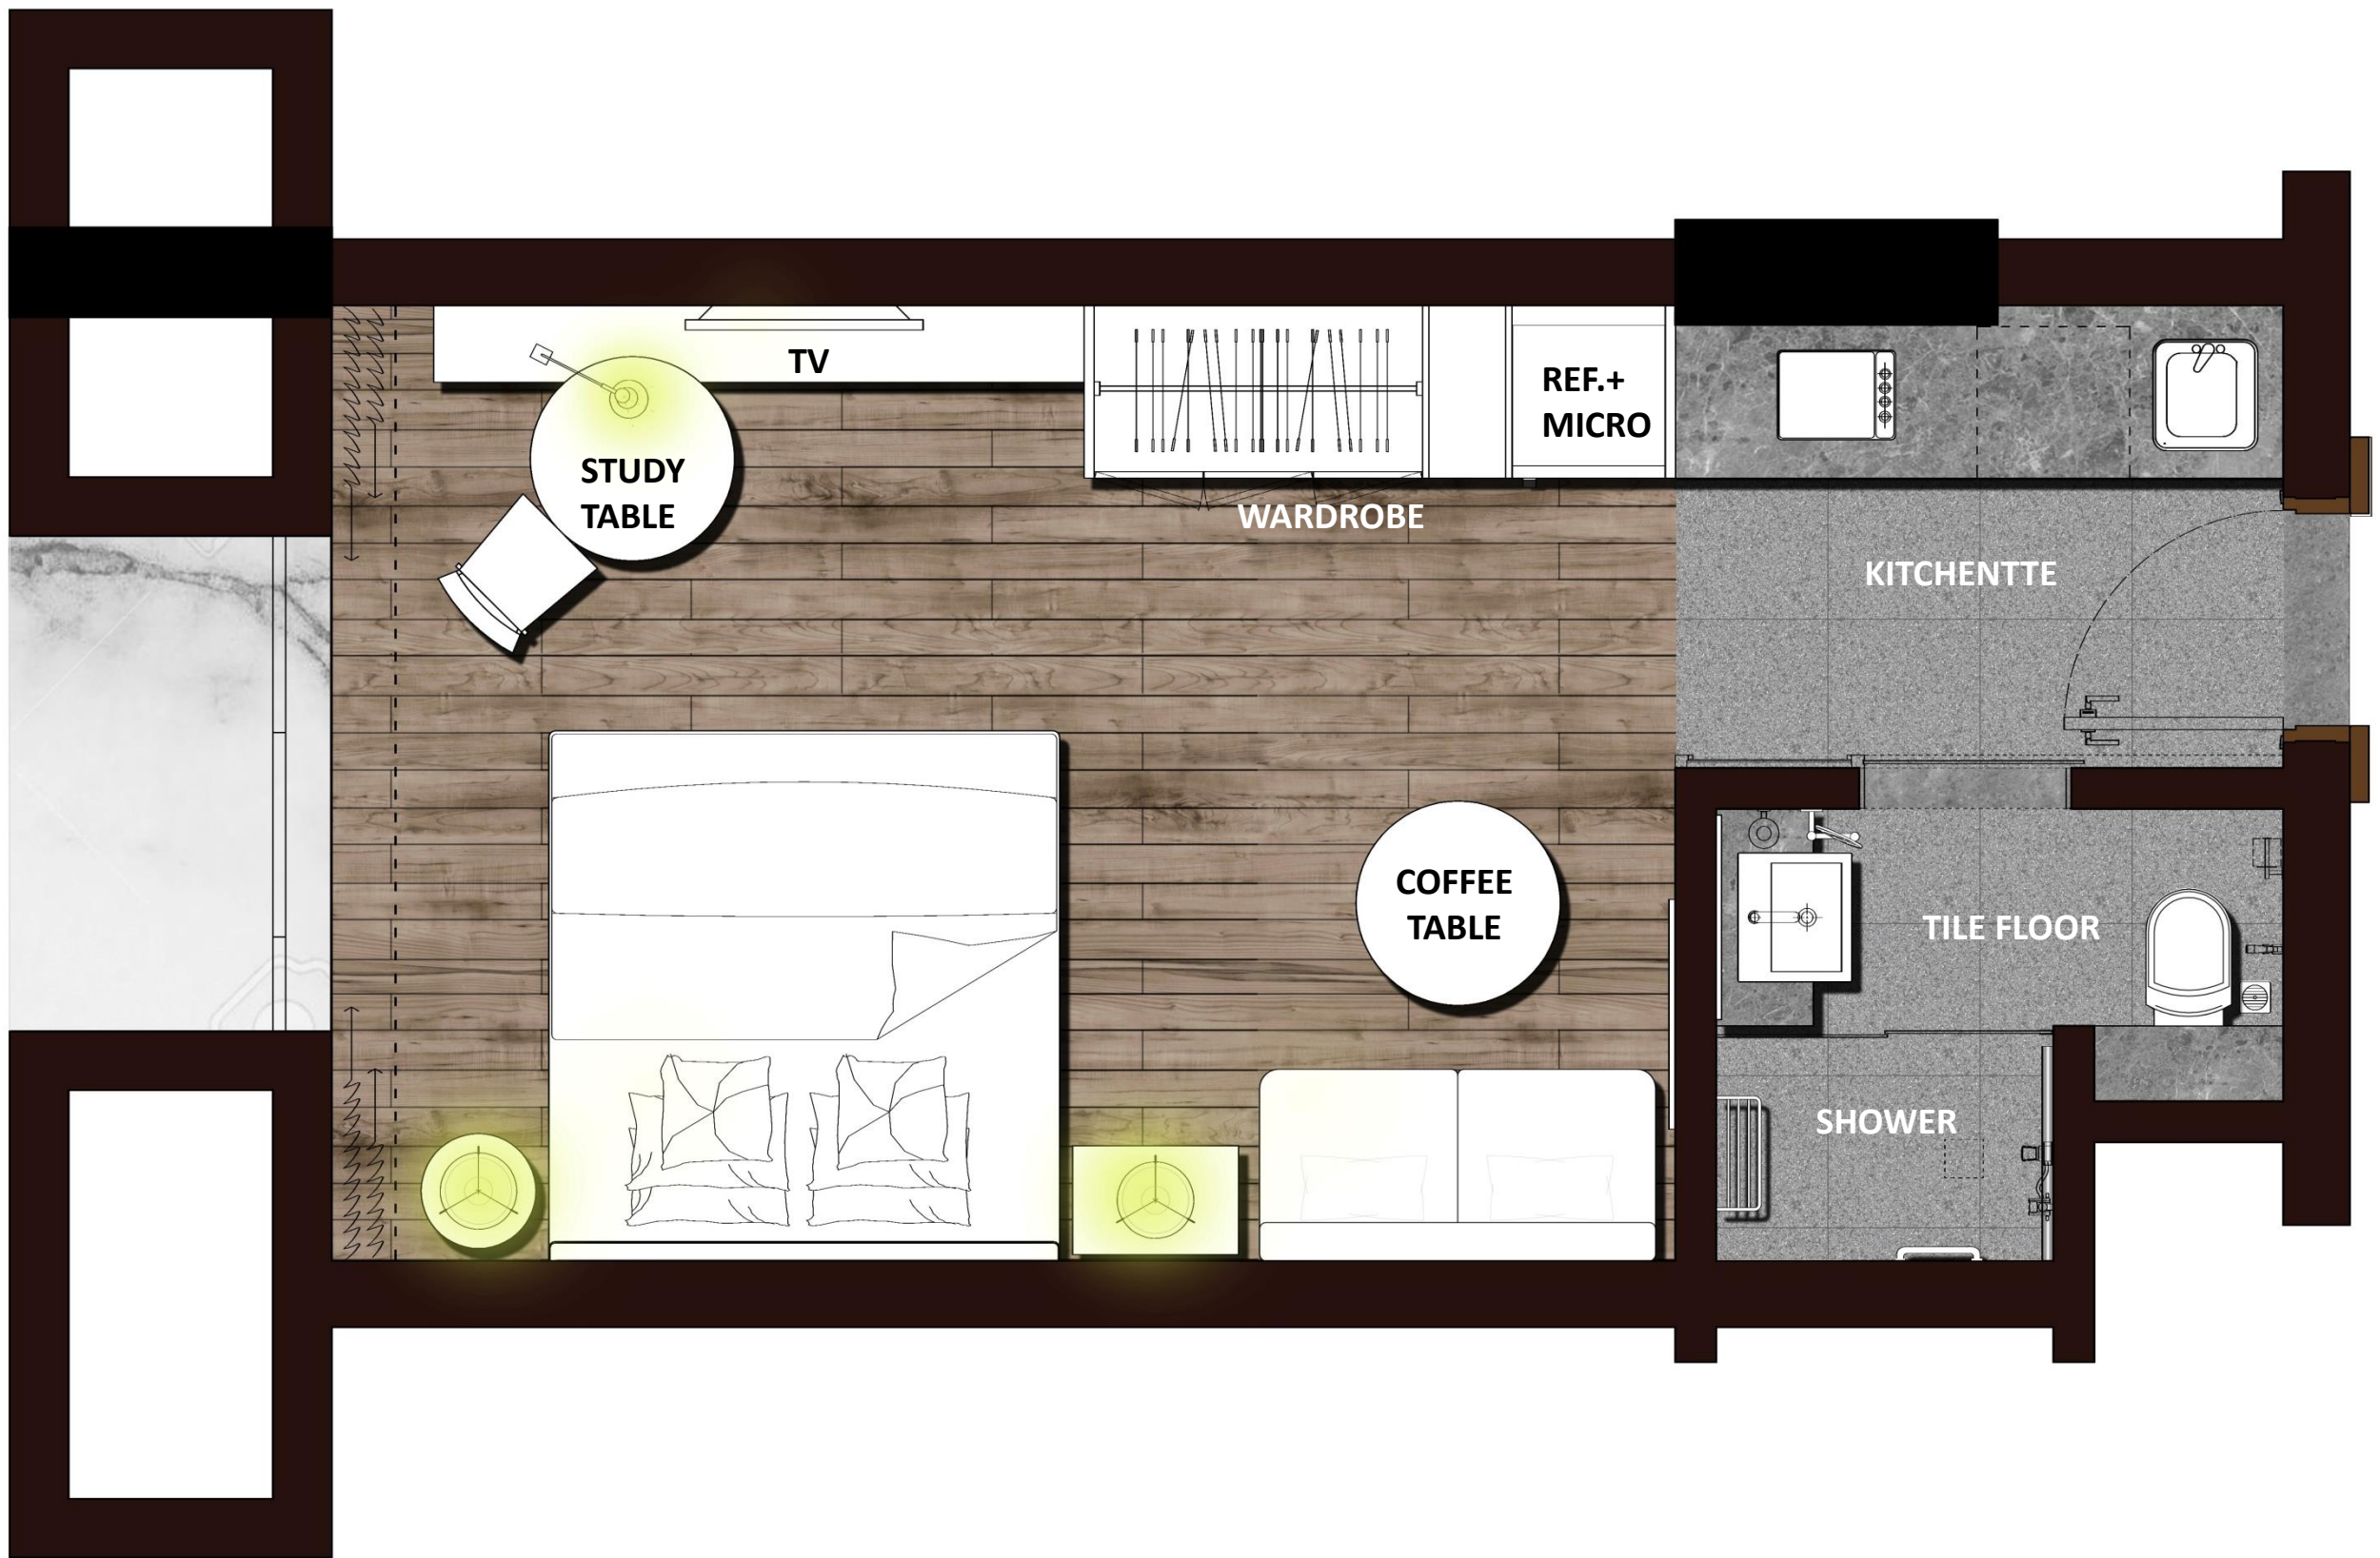

MARKETING PACKAGE

FOR

RHYTHM RESIDENCES SERVICE APARTMENTS

SECTOR-66, GURGAON, INDIA

TYPICAL FLOOR PLAN (6TH TO 9TH)

FIFTEENTH FLOOR PLAN

772.86 SQ.FT. APARTMENT
6TH TO 9TH FLOOR

DISCLAIMER : LOOSE FURNITURE, FURNISHINGS, WHITE GOODS, LIGHTS AND DECORATIVE ACCESSORIES SHOWN IN THE IMAGE ARE ONLY INDICATIVE AND ARE SUBJECT TO CHANGE AS DECIDED BY THE COMPANY.

686.74 SQ.FT. APARTMENT
15th FLOOR

DISCLAIMER : LOOSE FURNITURE, FURNISHINGS, WHITE GOODS, LIGHTS AND DECORATIVE ACCESSORIES SHOWN IN THE IMAGE ARE ONLY INDICATIVE AND ARE SUBJECT TO CHANGE AS DECIDED BY THE COMPANY.

DISCLAIMER : LOOSE FURNITURE, FURNISHINGS, WHITE GOODS, LIGHTS AND DECORATIVE ACCESSORIES SHOWN IN THE IMAGE ARE ONLY INDICATIVE AND ARE SUBJECT TO CHANGE AS DECIDED BY THE COMPANY.

1412.37 SQ.FT. 1BHK APARTMENT