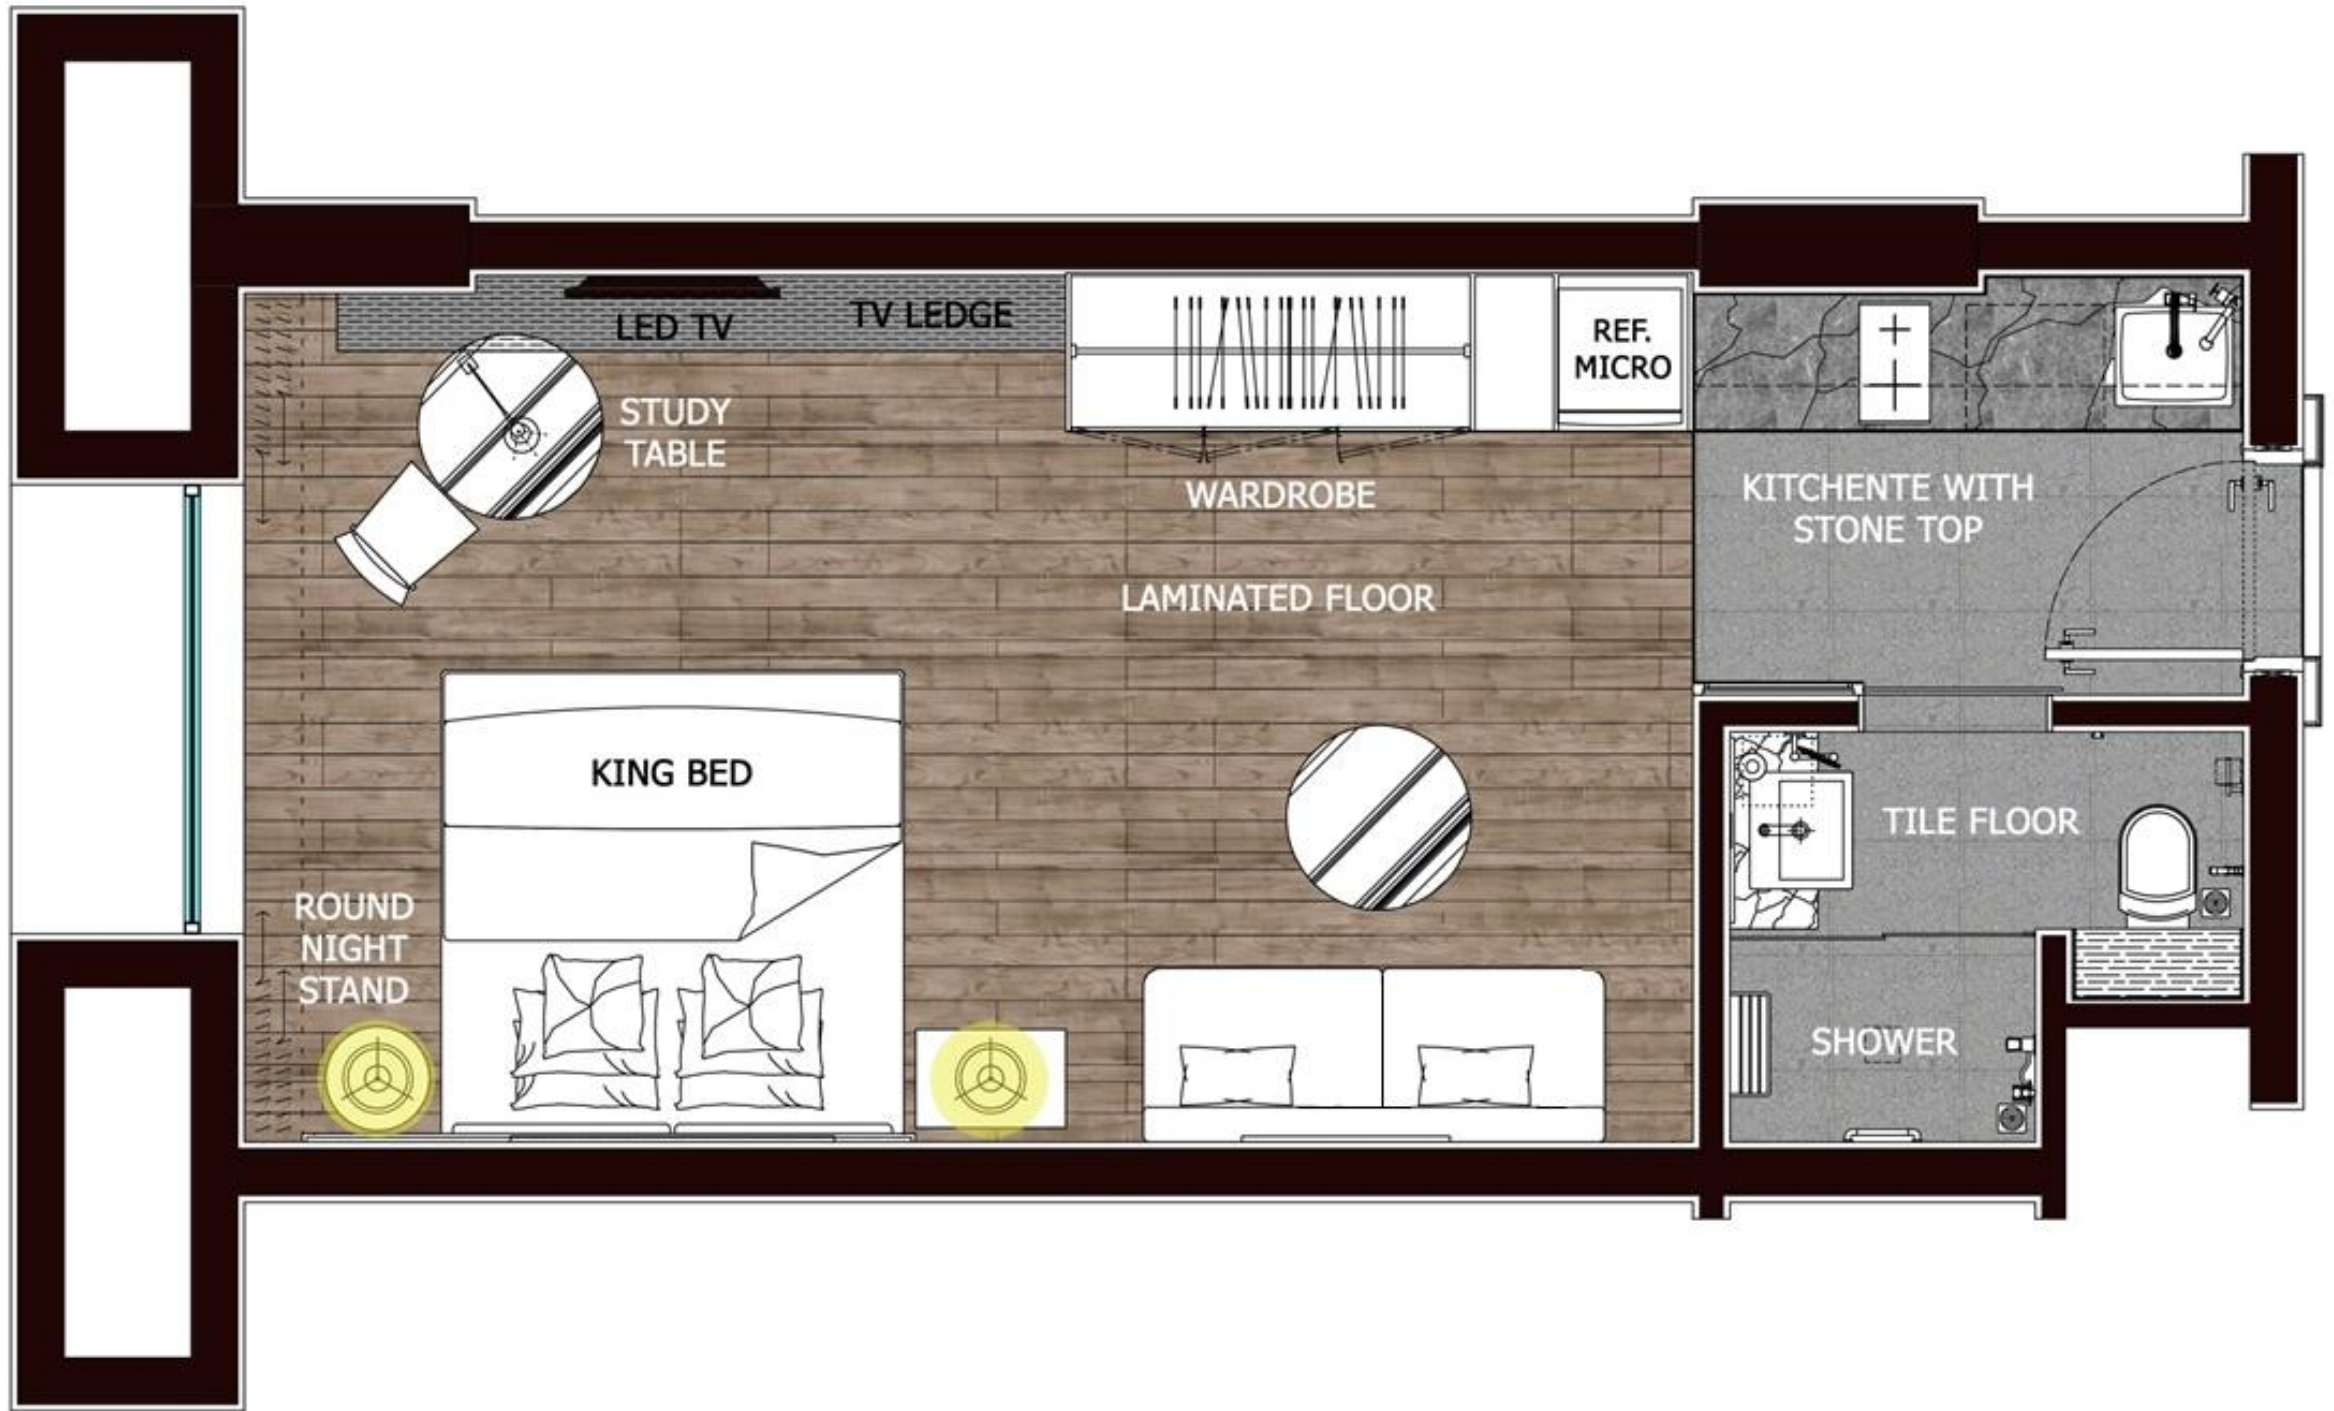

MARKETING PACKAGE

FOR

RHYTHM RESIDENCES SERVICE APARTMENTS

SECTOR-66, GURGAON, INDIA

TYPICAL FLOOR PLAN (6TH TO 9TH)

FIFTEENTH FLOOR PLAN

772.86 SQ.FT. APARTMENT
6TH TO 9TH FLOOR

DISCLAIMER : LOOSE FURNITURE, FURNISHINGS, WHITE GOODS, LIGHTS AND DECORATIVE ACCESSORIES SHOWN IN THE IMAGE ARE ONLY INDICATIVE AND ARE SUBJECT TO CHANGE AS DECIDED BY THE COMPANY.

686.74 SQ.FT. APARTMENT
15th FLOOR

DISCLAIMER : LOOSE FURNITURE, FURNISHINGS, WHITE GOODS, LIGHTS AND DECORATIVE ACCESSORIES SHOWN IN THE IMAGE ARE ONLY INDICATIVE AND ARE SUBJECT TO CHANGE AS DECIDED BY THE COMPANY.

DISCLAIMER : LOOSE FURNITURE, FURNISHINGS, WHITE GOODS, LIGHTS AND DECORATIVE ACCESSORIES SHOWN IN THE IMAGE ARE ONLY INDICATIVE AND ARE SUBJECT TO CHANGE AS DECIDED BY THE COMPANY.

1412.37 SQ.FT. 1BHK APARTMENT